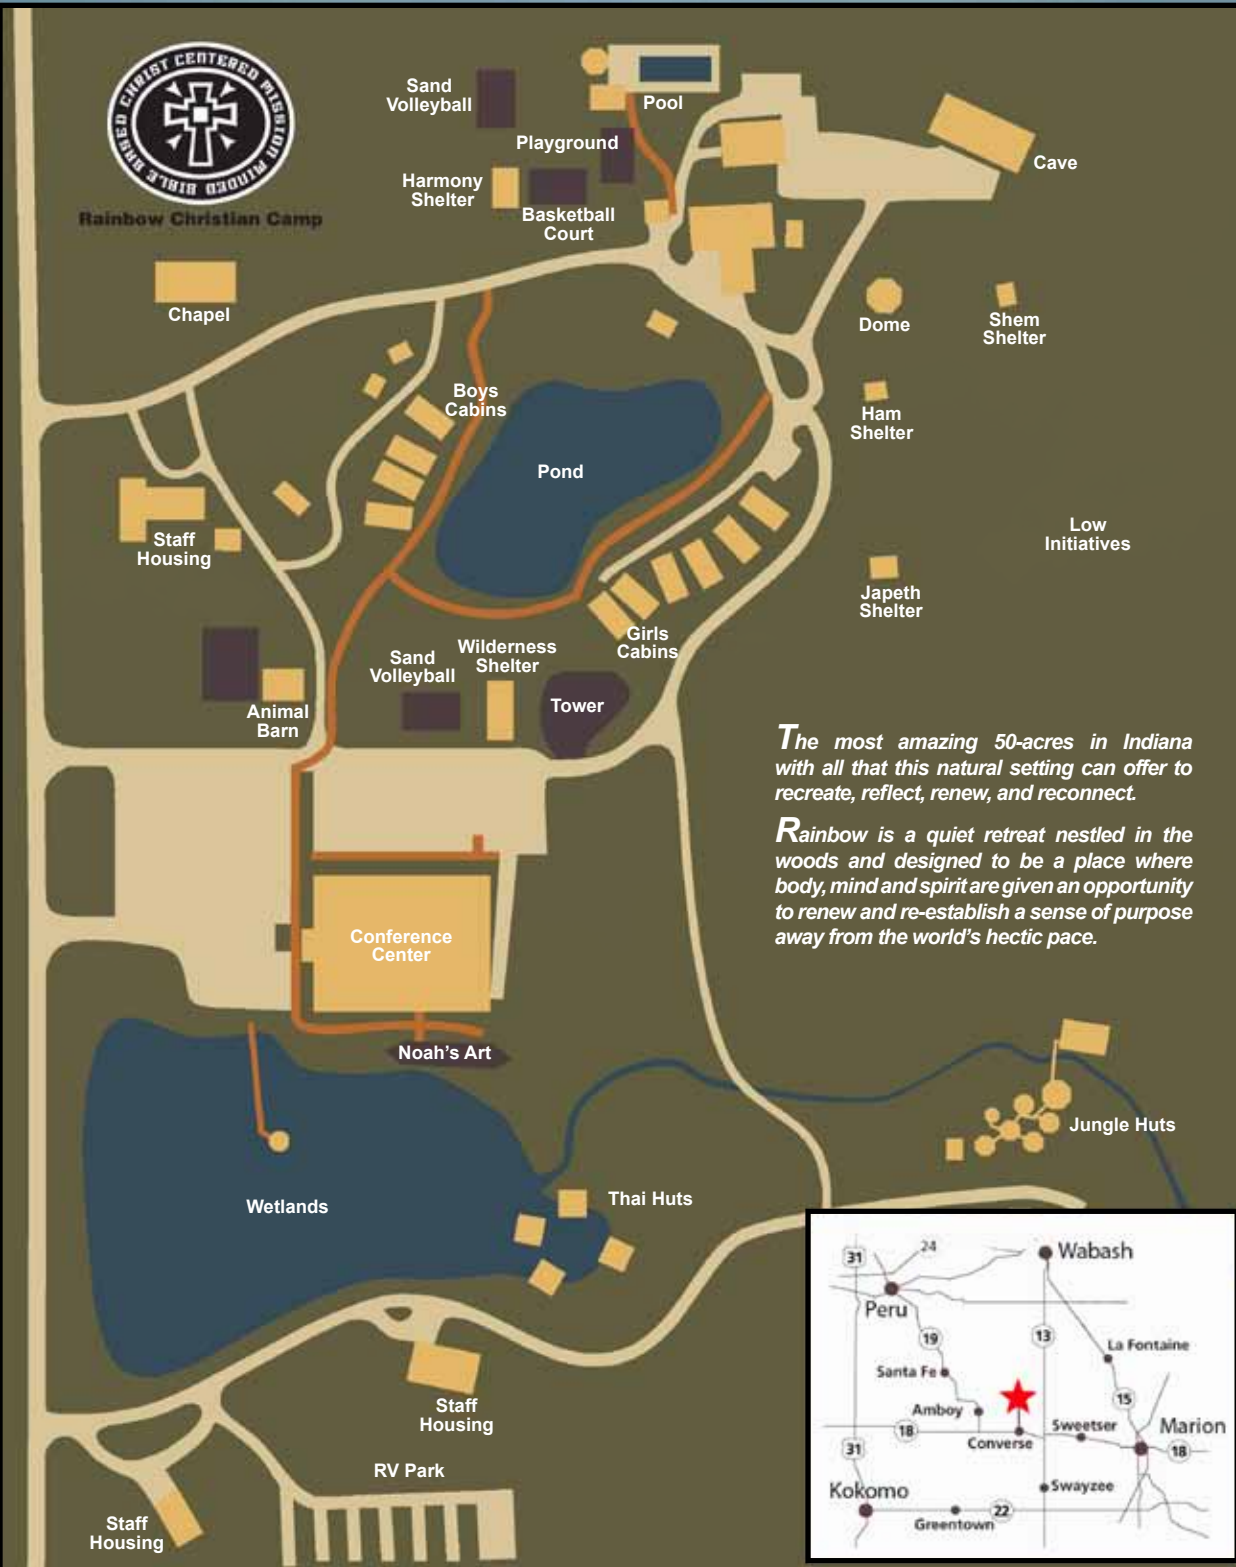

Rainbow Christian Camp

The most amazing 50-acres in Indiana with all that this natural setting can offer to recreate, reflect, renew, and reconnect.

Rainbow is a quiet retreat nestled in the woods and designed to be a place where body, mind and spirit are given an opportunity to renew and re-establish a sense of purpose away from the world's hectic pace.

FACILITY RENTAL INFORMATION

Rainbow Christian Camp & Conference Center is located in rural north central Indiana, nestled into the countryside and surrounded by groves of trees.

We offer diverse lodging options and a variety of meeting and dining choices all at affordable prices. There are activities and Team Building galore to choose from. Let us help you put together the most effective package for your group and goals.

Meeting

- 30,000 s/f Conference Center
- Seating for up to 730
- Fireside Lobby
- Five meeting rooms
- Outside meeting areas

Lodging

- Theme-based facilities
- 7 different lodging choices
- Groups of 8-350