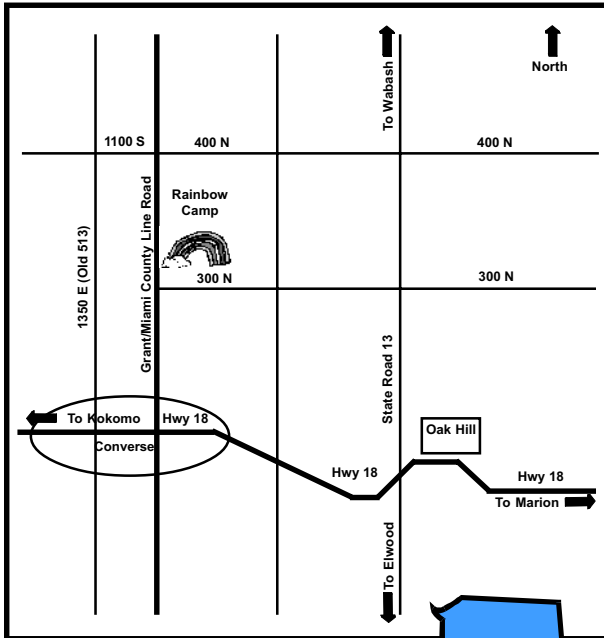

## Location

Rainbow Camp is located 1 and 1/2 miles north of the Converse Fairgrounds and Trotting Track on County Line Road (1000 W) at 350 N. It can be reached from Highway 18 on the east edge of Converse. Take County Line Road north out of town. From Highway 13, take 300 N or 400 N west to County Line Road.